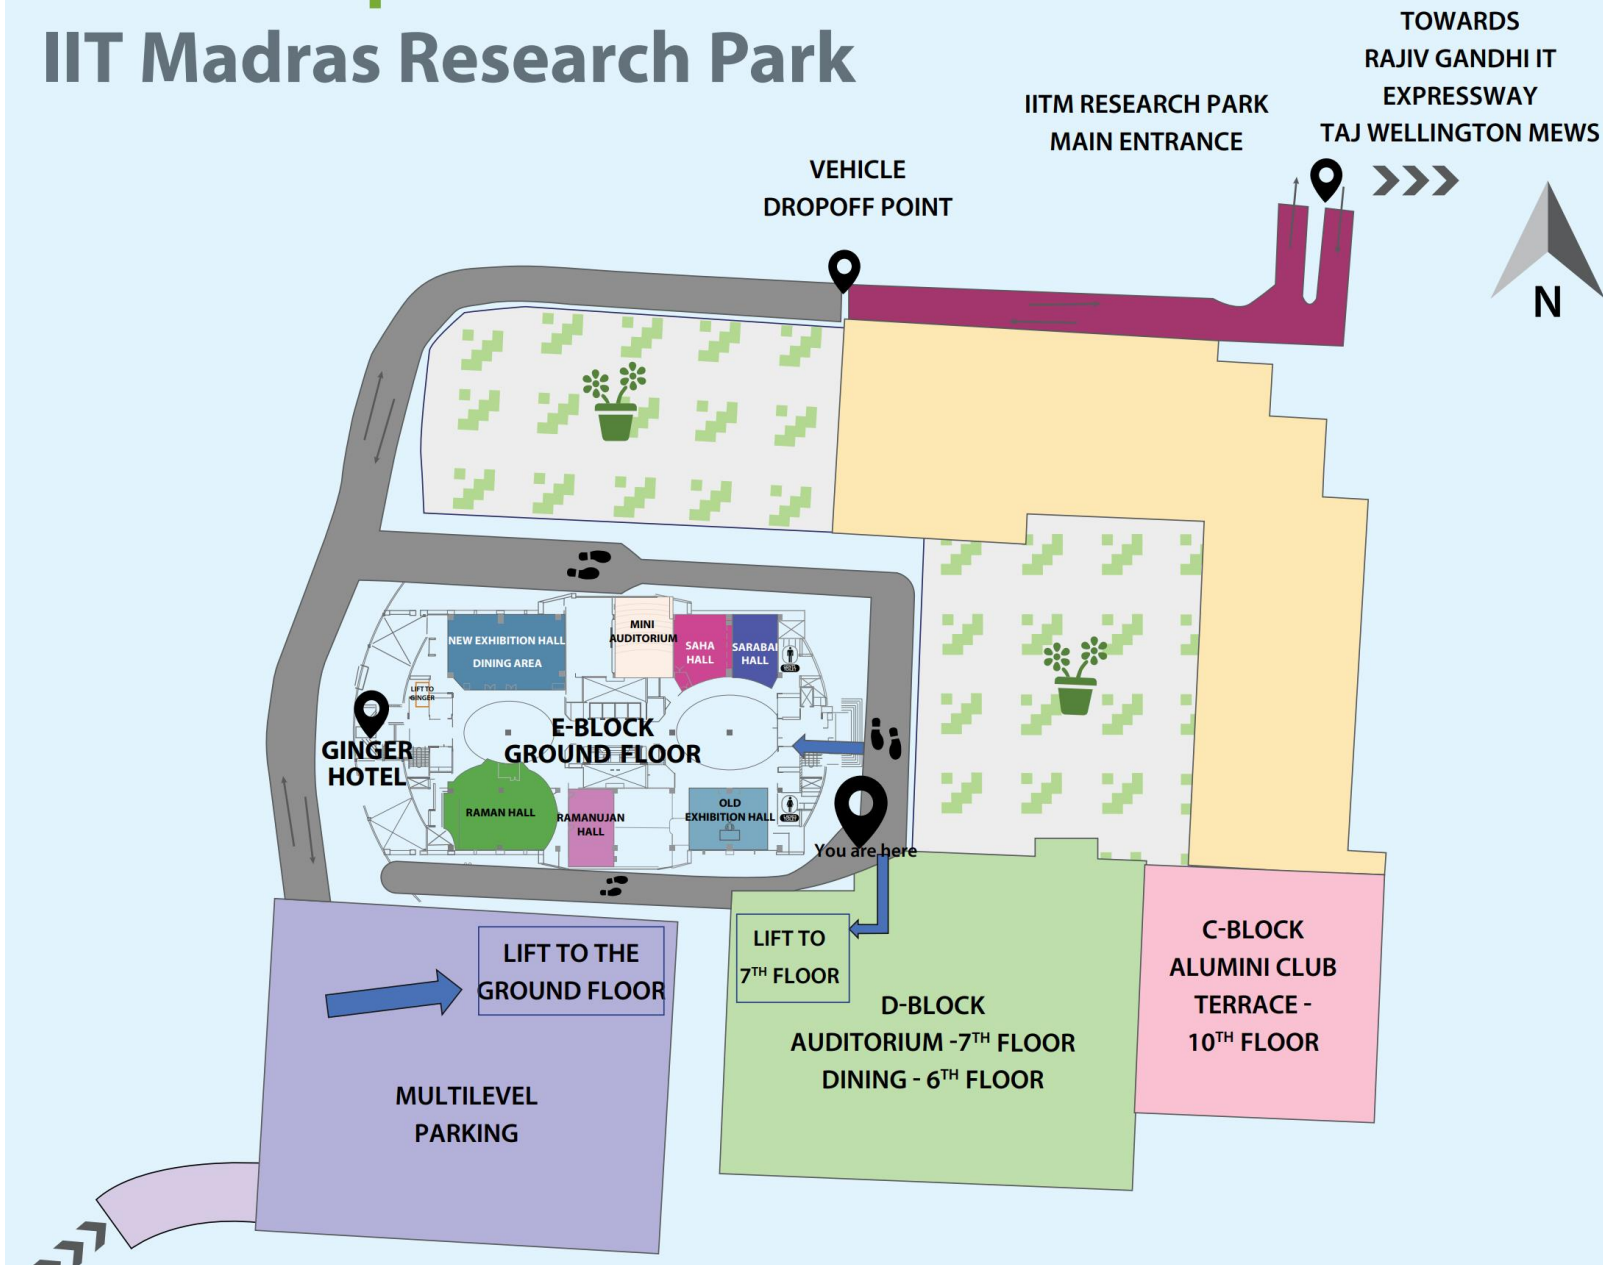

# OVERALL LAYOUT OF THE RESEARCH PARK

## Venue Map

# D BLOCK 7<sup>TH</sup> FLOOR AUDITORIUM

# D BLOCK 6<sup>TH</sup> FLOOR – DINING AREA

**E BLOCK GROUND FLOOR – EVENT HALLS**