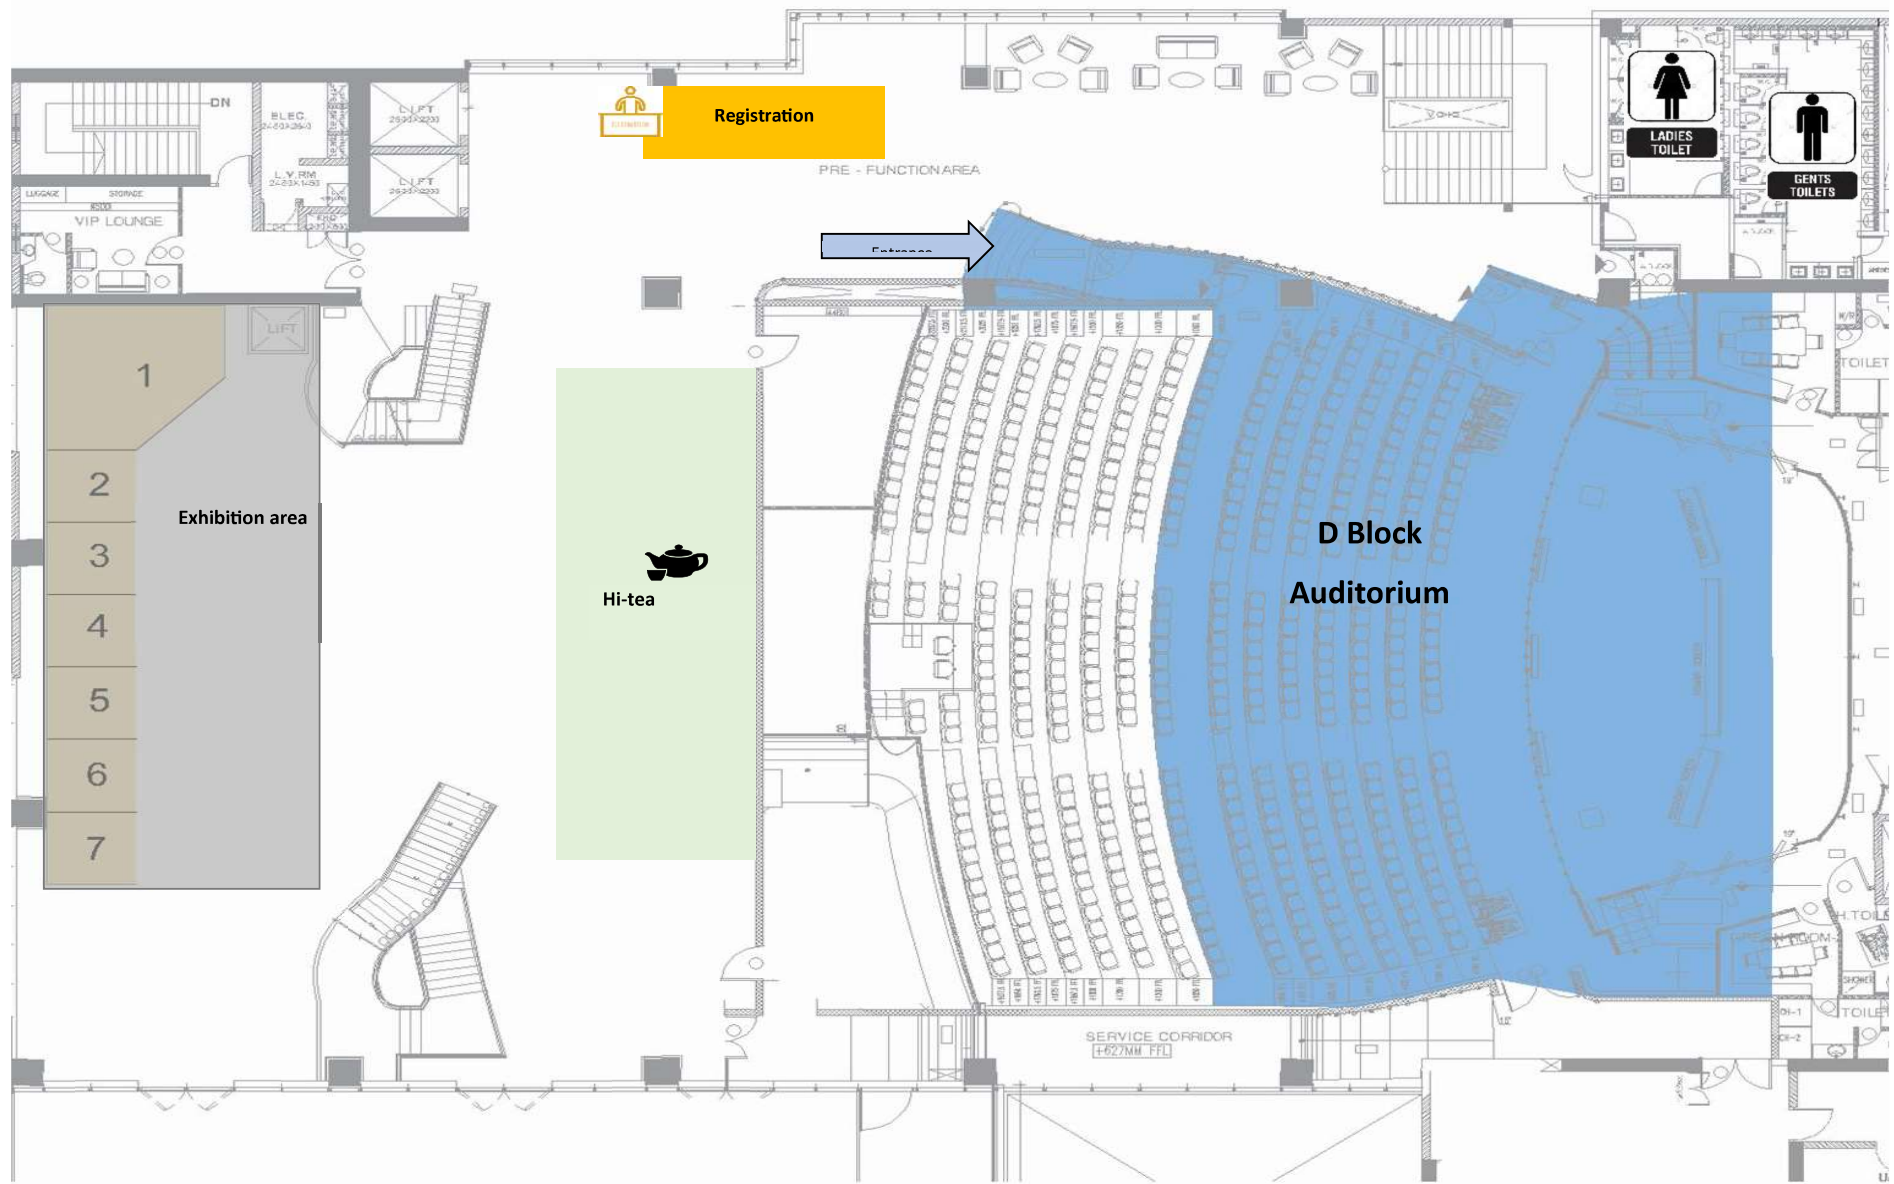

# OVERALL LAYOUT OF THE RESEARCH PARK

## Venue Map

# D BLOCK 7<sup>TH</sup> FLOOR AUDITORIUM

# D BLOCK 6<sup>TH</sup> FLOOR – DINING AREA

**E BLOCK GROUND FLOOR – EVENT HALLS**